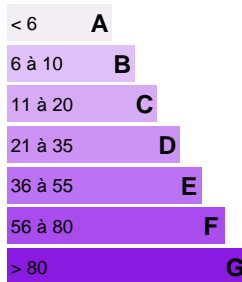

Warning: Trying to access array offset on value of type null in
/var/www/clients/client1/web4/web/libraries/functions/jPdfFunctions.php
on line 305

Warning: Trying to access array offset on value of type null in
/var/www/clients/client1/web4/web/libraries/functions/jPdfFunctions.php
on line 306

Destination Riviera
251 Promenade Albert Camus -
06190 Roquebrune-Cap-Martin
France

**Leonardo
Petroni** leonardo@destination-
riviera.com
+33 6 78 44 19 55
contact@destination-
riviera.com
+33 9 61 60 33 42