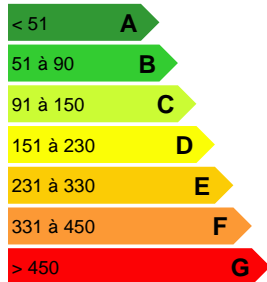

Warning: Trying to access array offset on value of type null in
/var/www/clients/client1/web4/web/libraries/functions/jPdfFunctions.php
on line 305

Warning: Trying to access array offset on value of type null in
/var/www/clients/client1/web4/web/libraries/functions/jPdfFunctions.php
on line 306

Destination Riviera
251 Promenade Albert Camus -
06190 Roquebrune-Cap-Martin
France

**Leonardo
Petroni** leonardo@destination-
riviera.com
+33 6 78 44 19 55
contact@destination-
riviera.com
+33 9 61 60 33 42